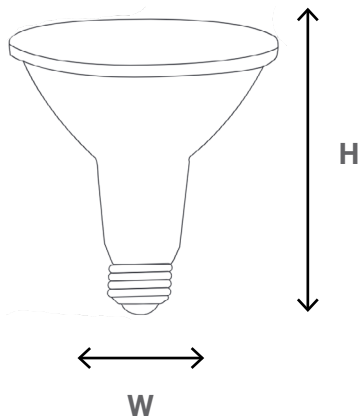

SPECIFICATIONS

CATALOG #	WATTS	CCT	LUMENS	CRI	VOLTAGE
LPAR30DW11W-27K	11W	2700K	850	≥80	120
LPAR30DSN11W-50K	11W	5000K	850	≥80	120

DIMENSIONS

PRODUCT